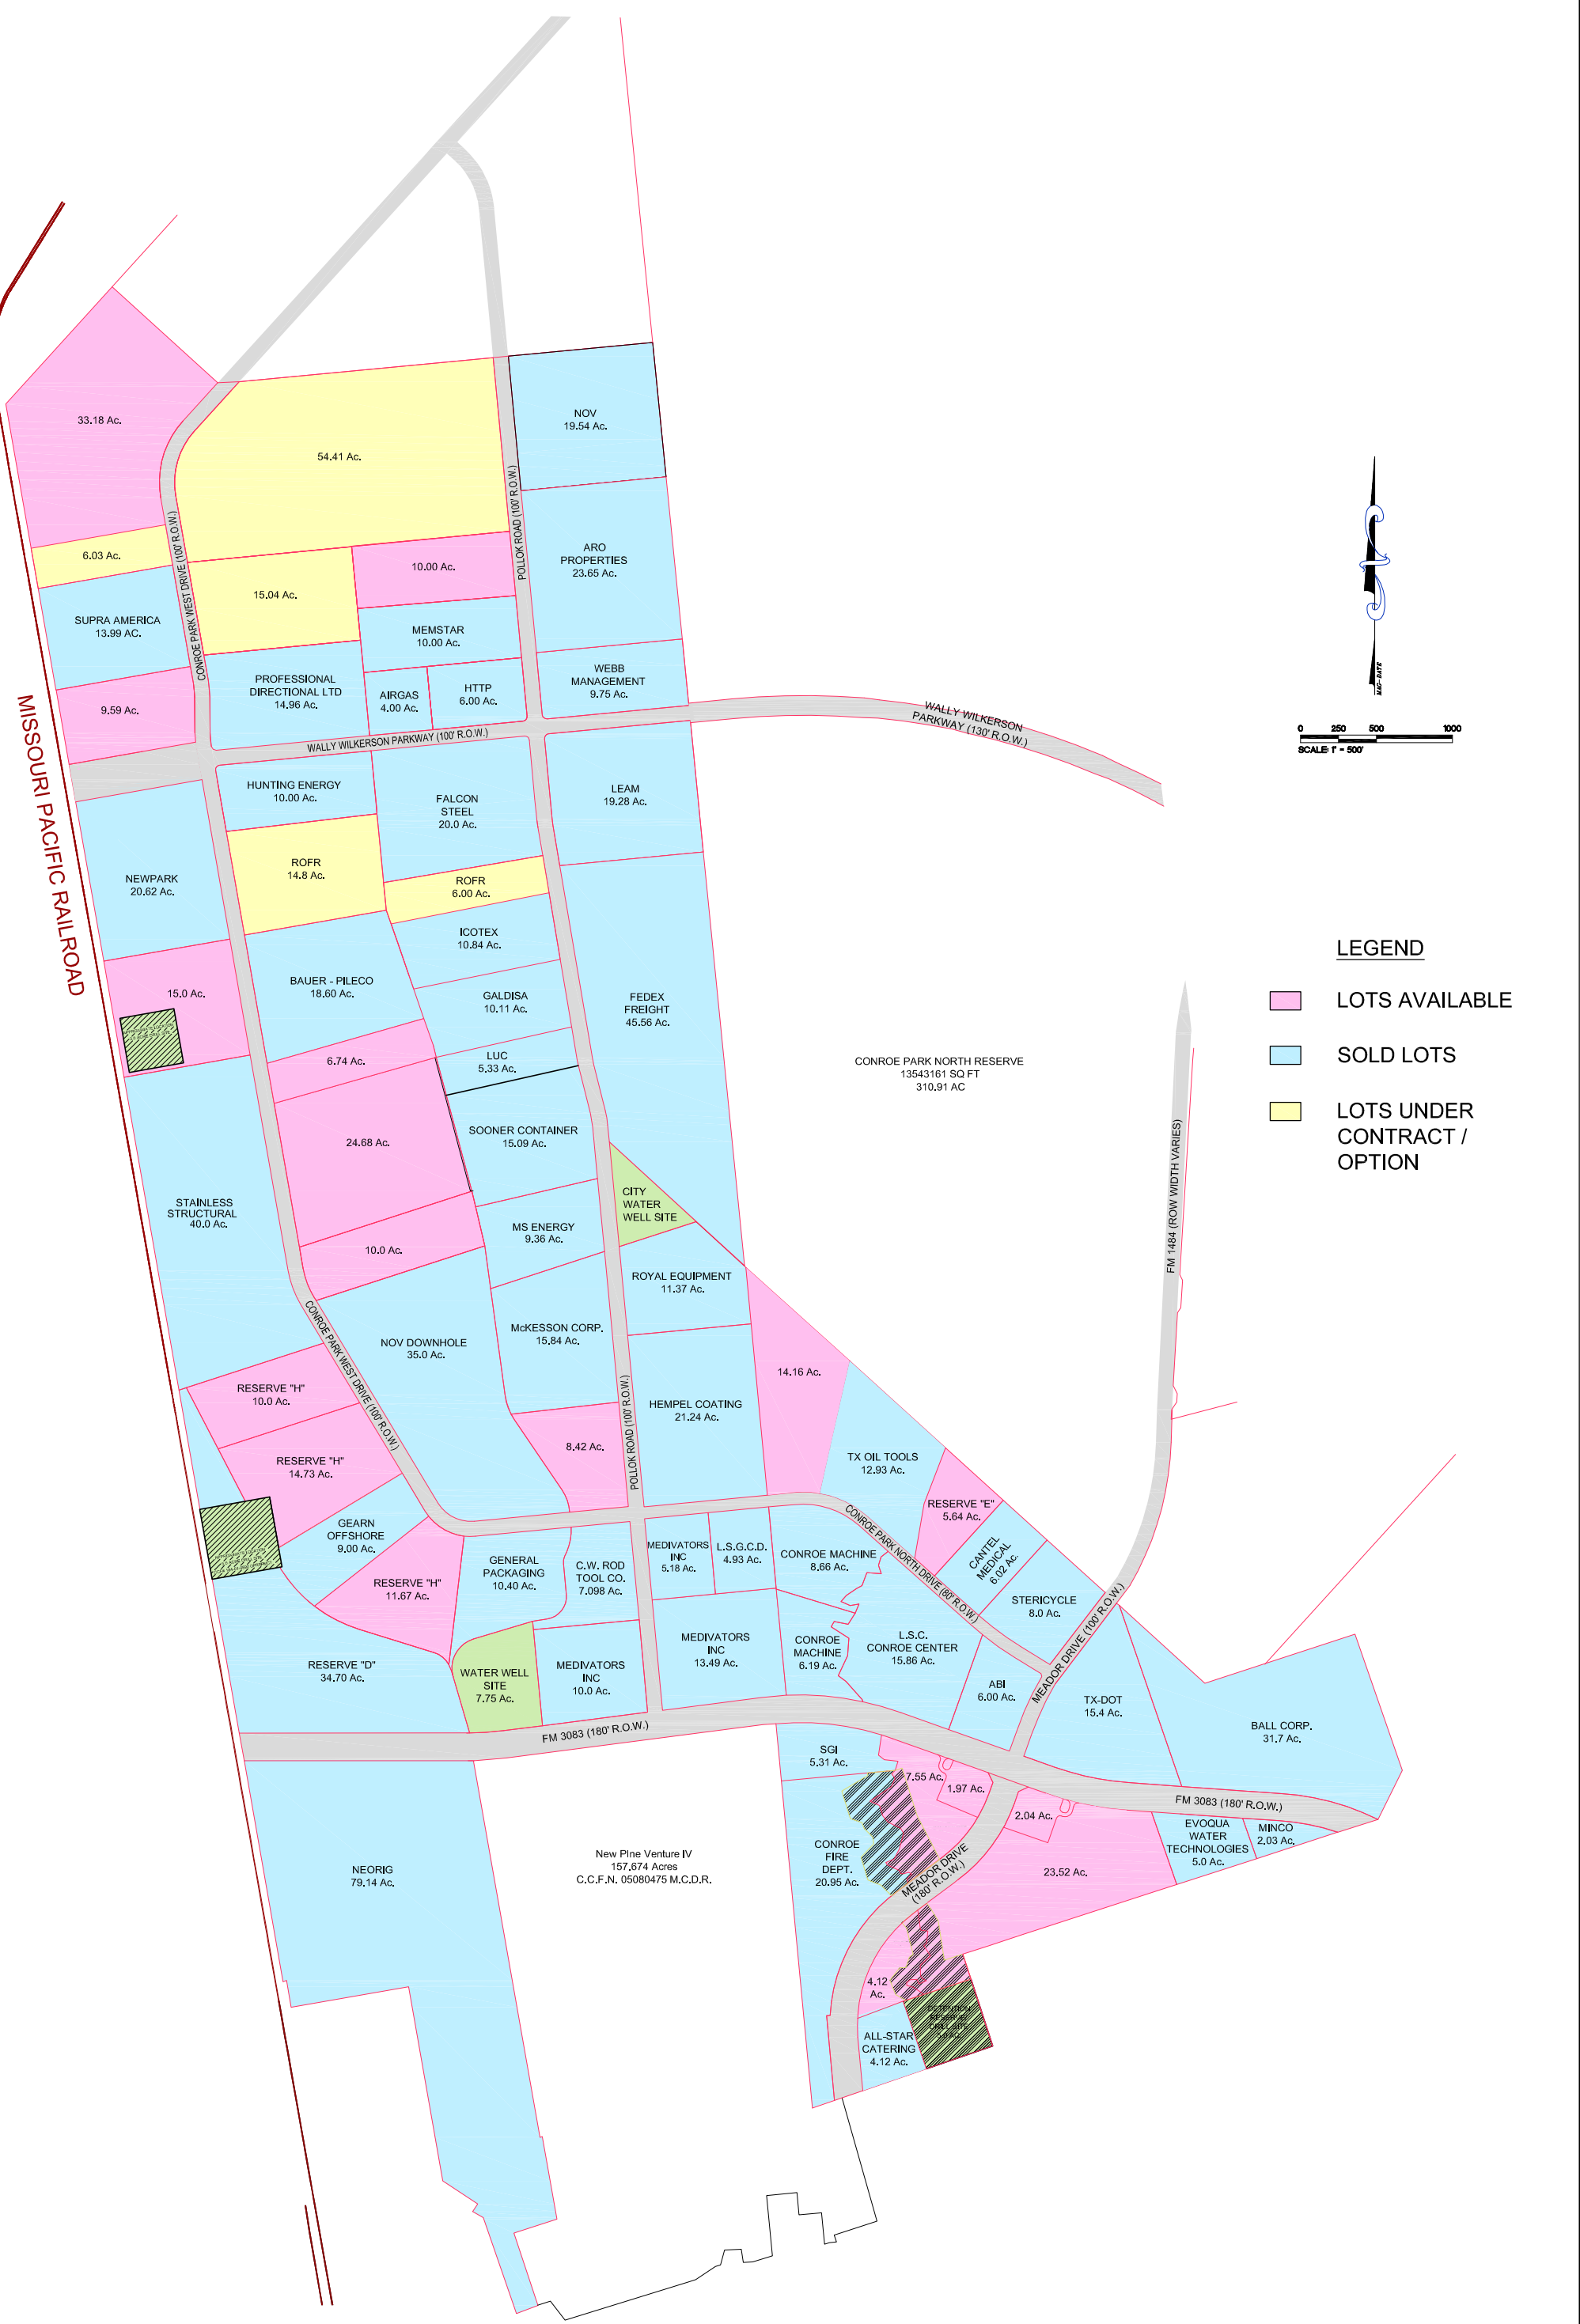

MISSOURI PACIFIC RAILROAD

**LEGEND**

- LOTS AVAILABLE
- SOLD LOTS
- LOTS UNDER CONTRACT / OPTION

CONROE PARK NORTH RESERVE  
13543161 SQ FT  
310.91 AC

New Pine Venture IV  
157,874 Acres  
C.C.F.N. 05080475 M.C.D.R.

Design:	CAD:	Job No:	Drawing No:
SS	SS	68608-071	OVERALL